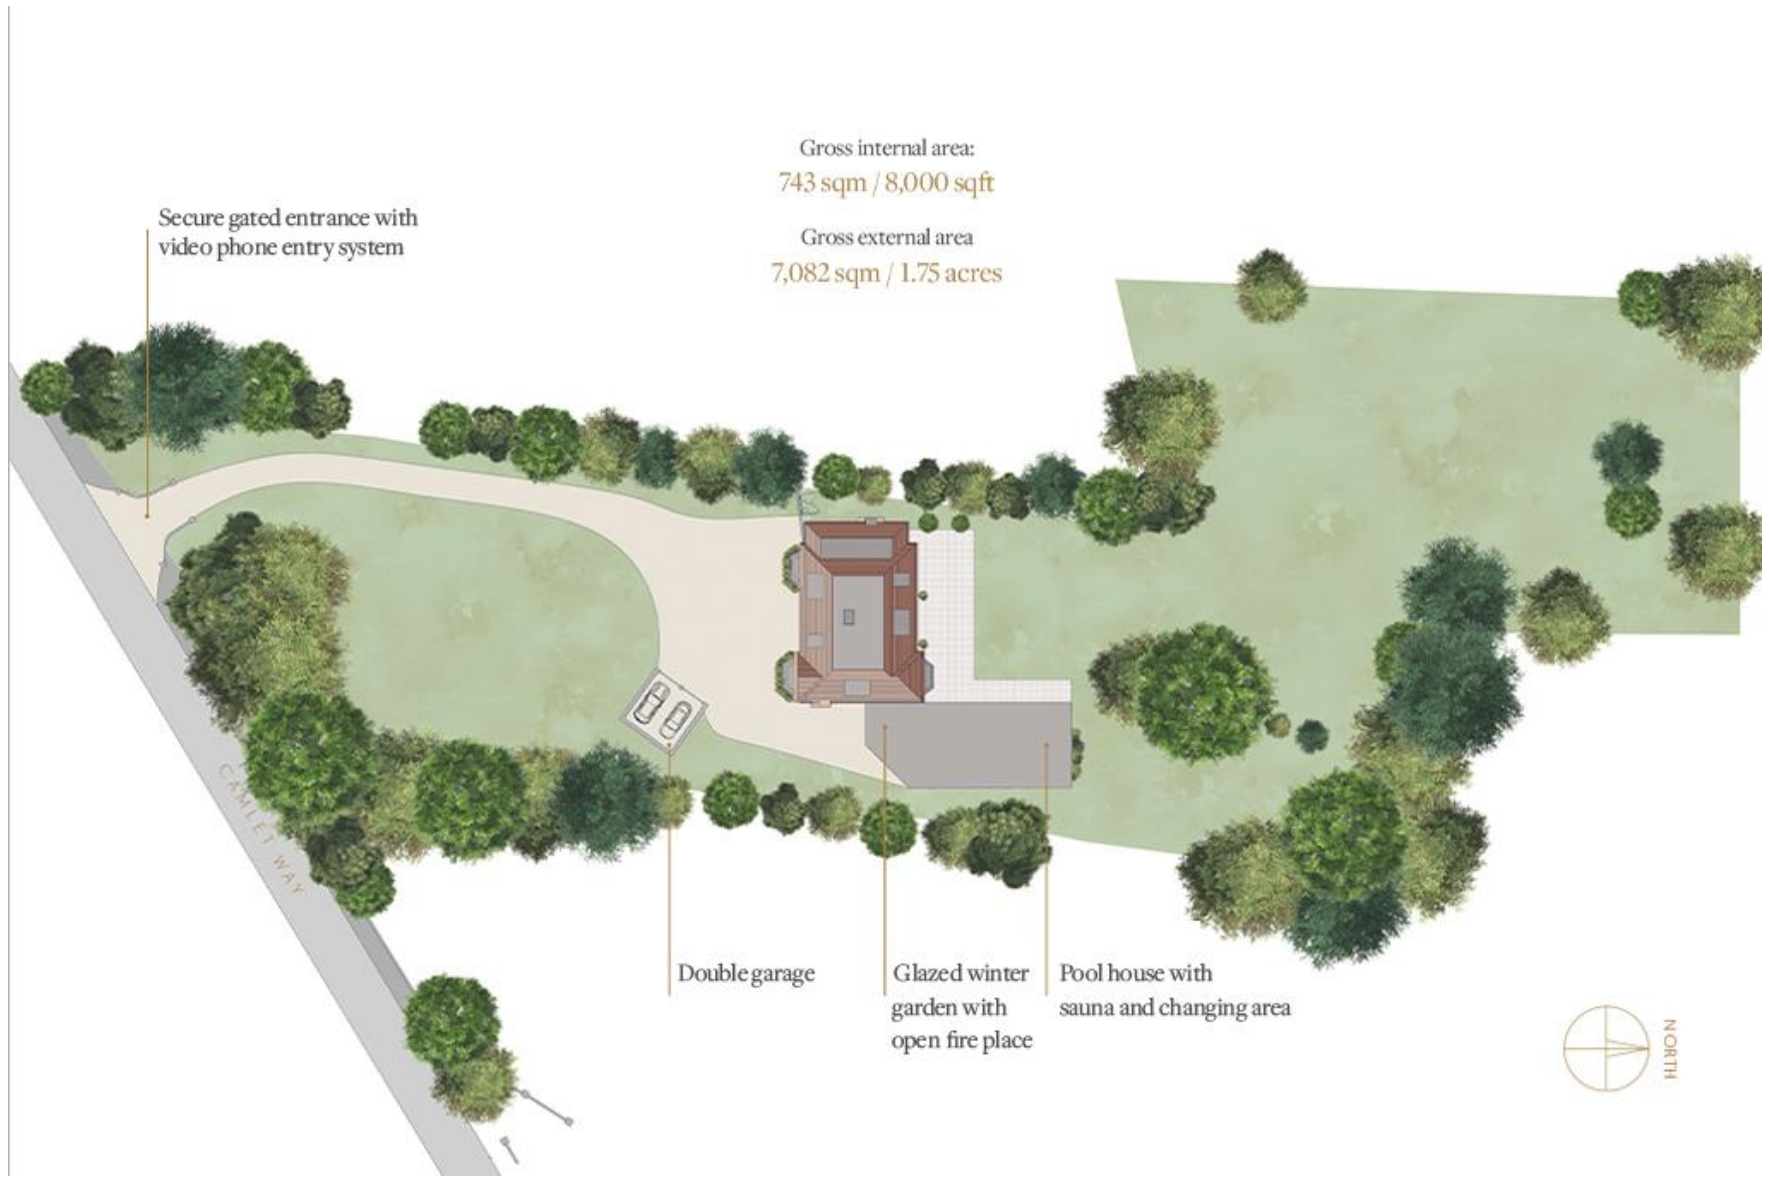

Homefield, Camlet Way

Hadley Wood

Gross internal area:
227.9 sqm / 2,453 sqft

POOLHOUSE
Net internal area:
86.6 sqm / 932 sqft

Gross internal area:
221.4 sqm / 2,383 sqft

Gross internal area:
122.2 sqm / 1,315 sqft

Gross internal area:
743 sqm / 8,000 sqft

Gross external area
7,082 sqm / 1.75 acres

Secure gated entrance with
video phone entry system

Double garage

Glazed winter
garden with
open fire place

Pool house with
sauna and changing area