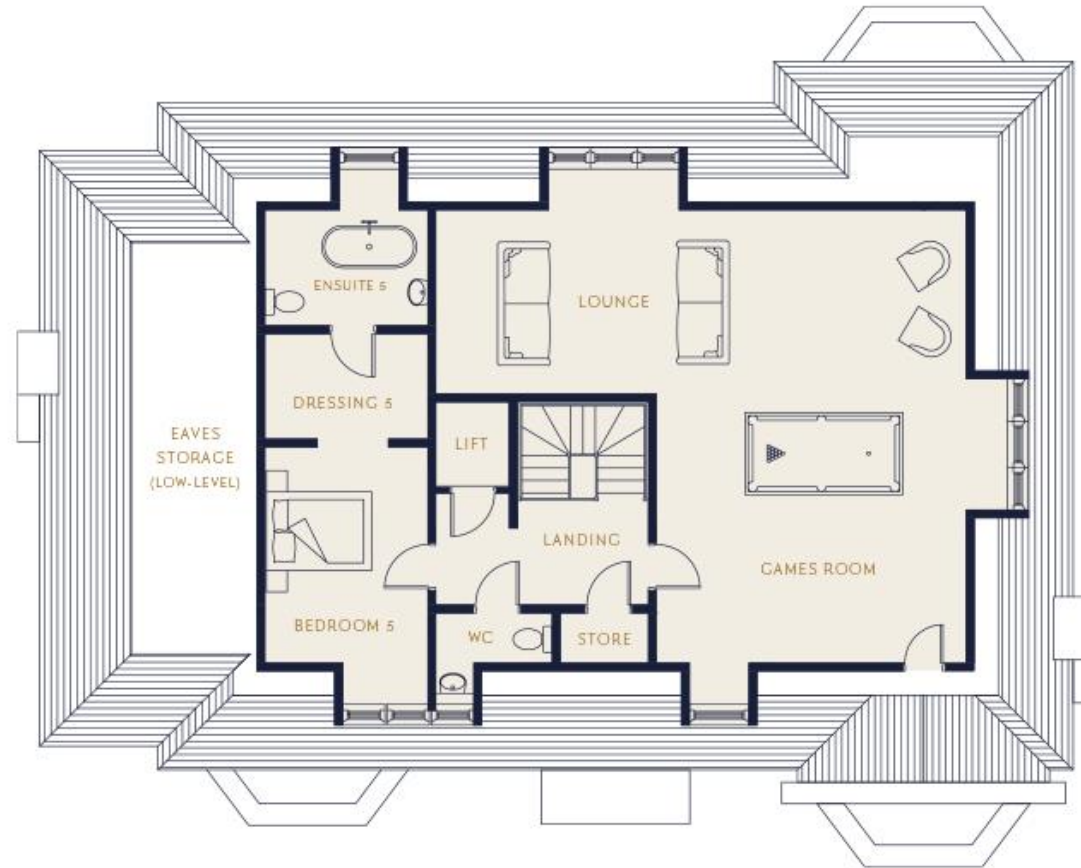

Homefield, Camlet Way

Hadley Wood

Gross internal area:
227.9 sqm / 2,453 sqft

POOLHOUSE
Net internal area:
86.6 sqm / 932 sqft

Gross internal area:
221.4 sqm / 2,383 sqft

Gross internal area:
122.2 sqm / 1,315 sqft

Gross internal area:
743 sqm / 8,000 sqft

Gross external area
7,082 sqm / 1.75 acres

Secure gated entrance with
video phone entry system

Double garage

Glazed winter
garden with
open fire place

Pool house with
sauna and changing area