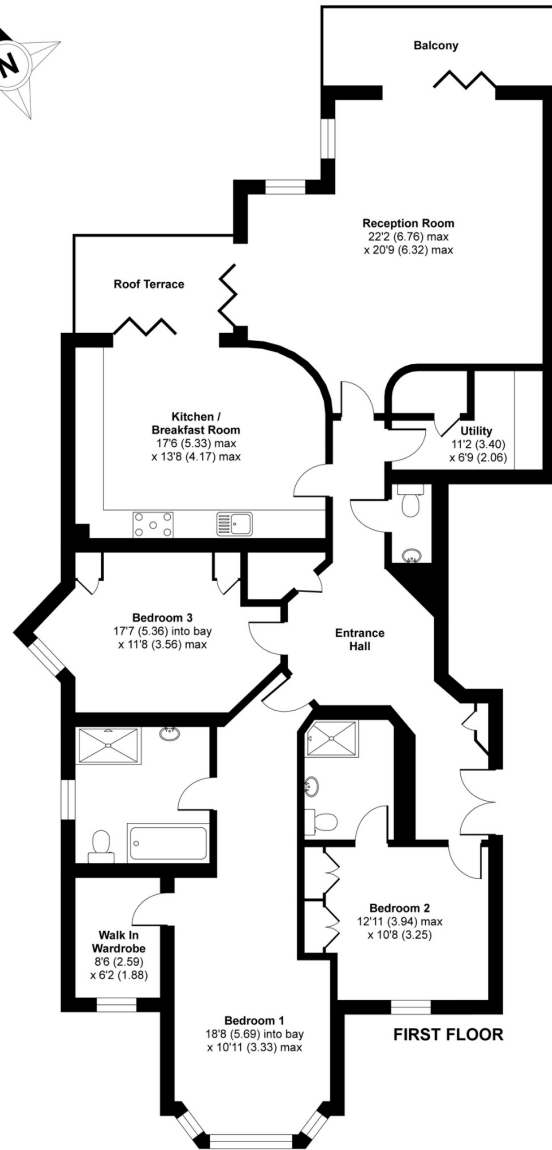

Located on Beech Hill - the most exclusive address in Hadley Wood and one of the most coveted roads in Hertfordshire, Palazzo is directly opposite the illustrious Hadley Wood Golf Club.

From the individually designed and hand-crafted sanitary ware in the wet-rooms to the combination of Poggenpohl cabinetry and Gaggenau appliances in the sumptuous kitchen, everything is brought together with Lutron mood lighting and a Control 4 home automation system.

Approximate Area = 1748 sq ft / 162.4 sq m

For identification only - Not to scale

STATONS

www.statons.com

STATONS HADLEY WOOD

10 CRESCENT WEST
HADLEY WOOD
HERTS
EN4 0EJ
020 8440 9797
hadley@statons.com