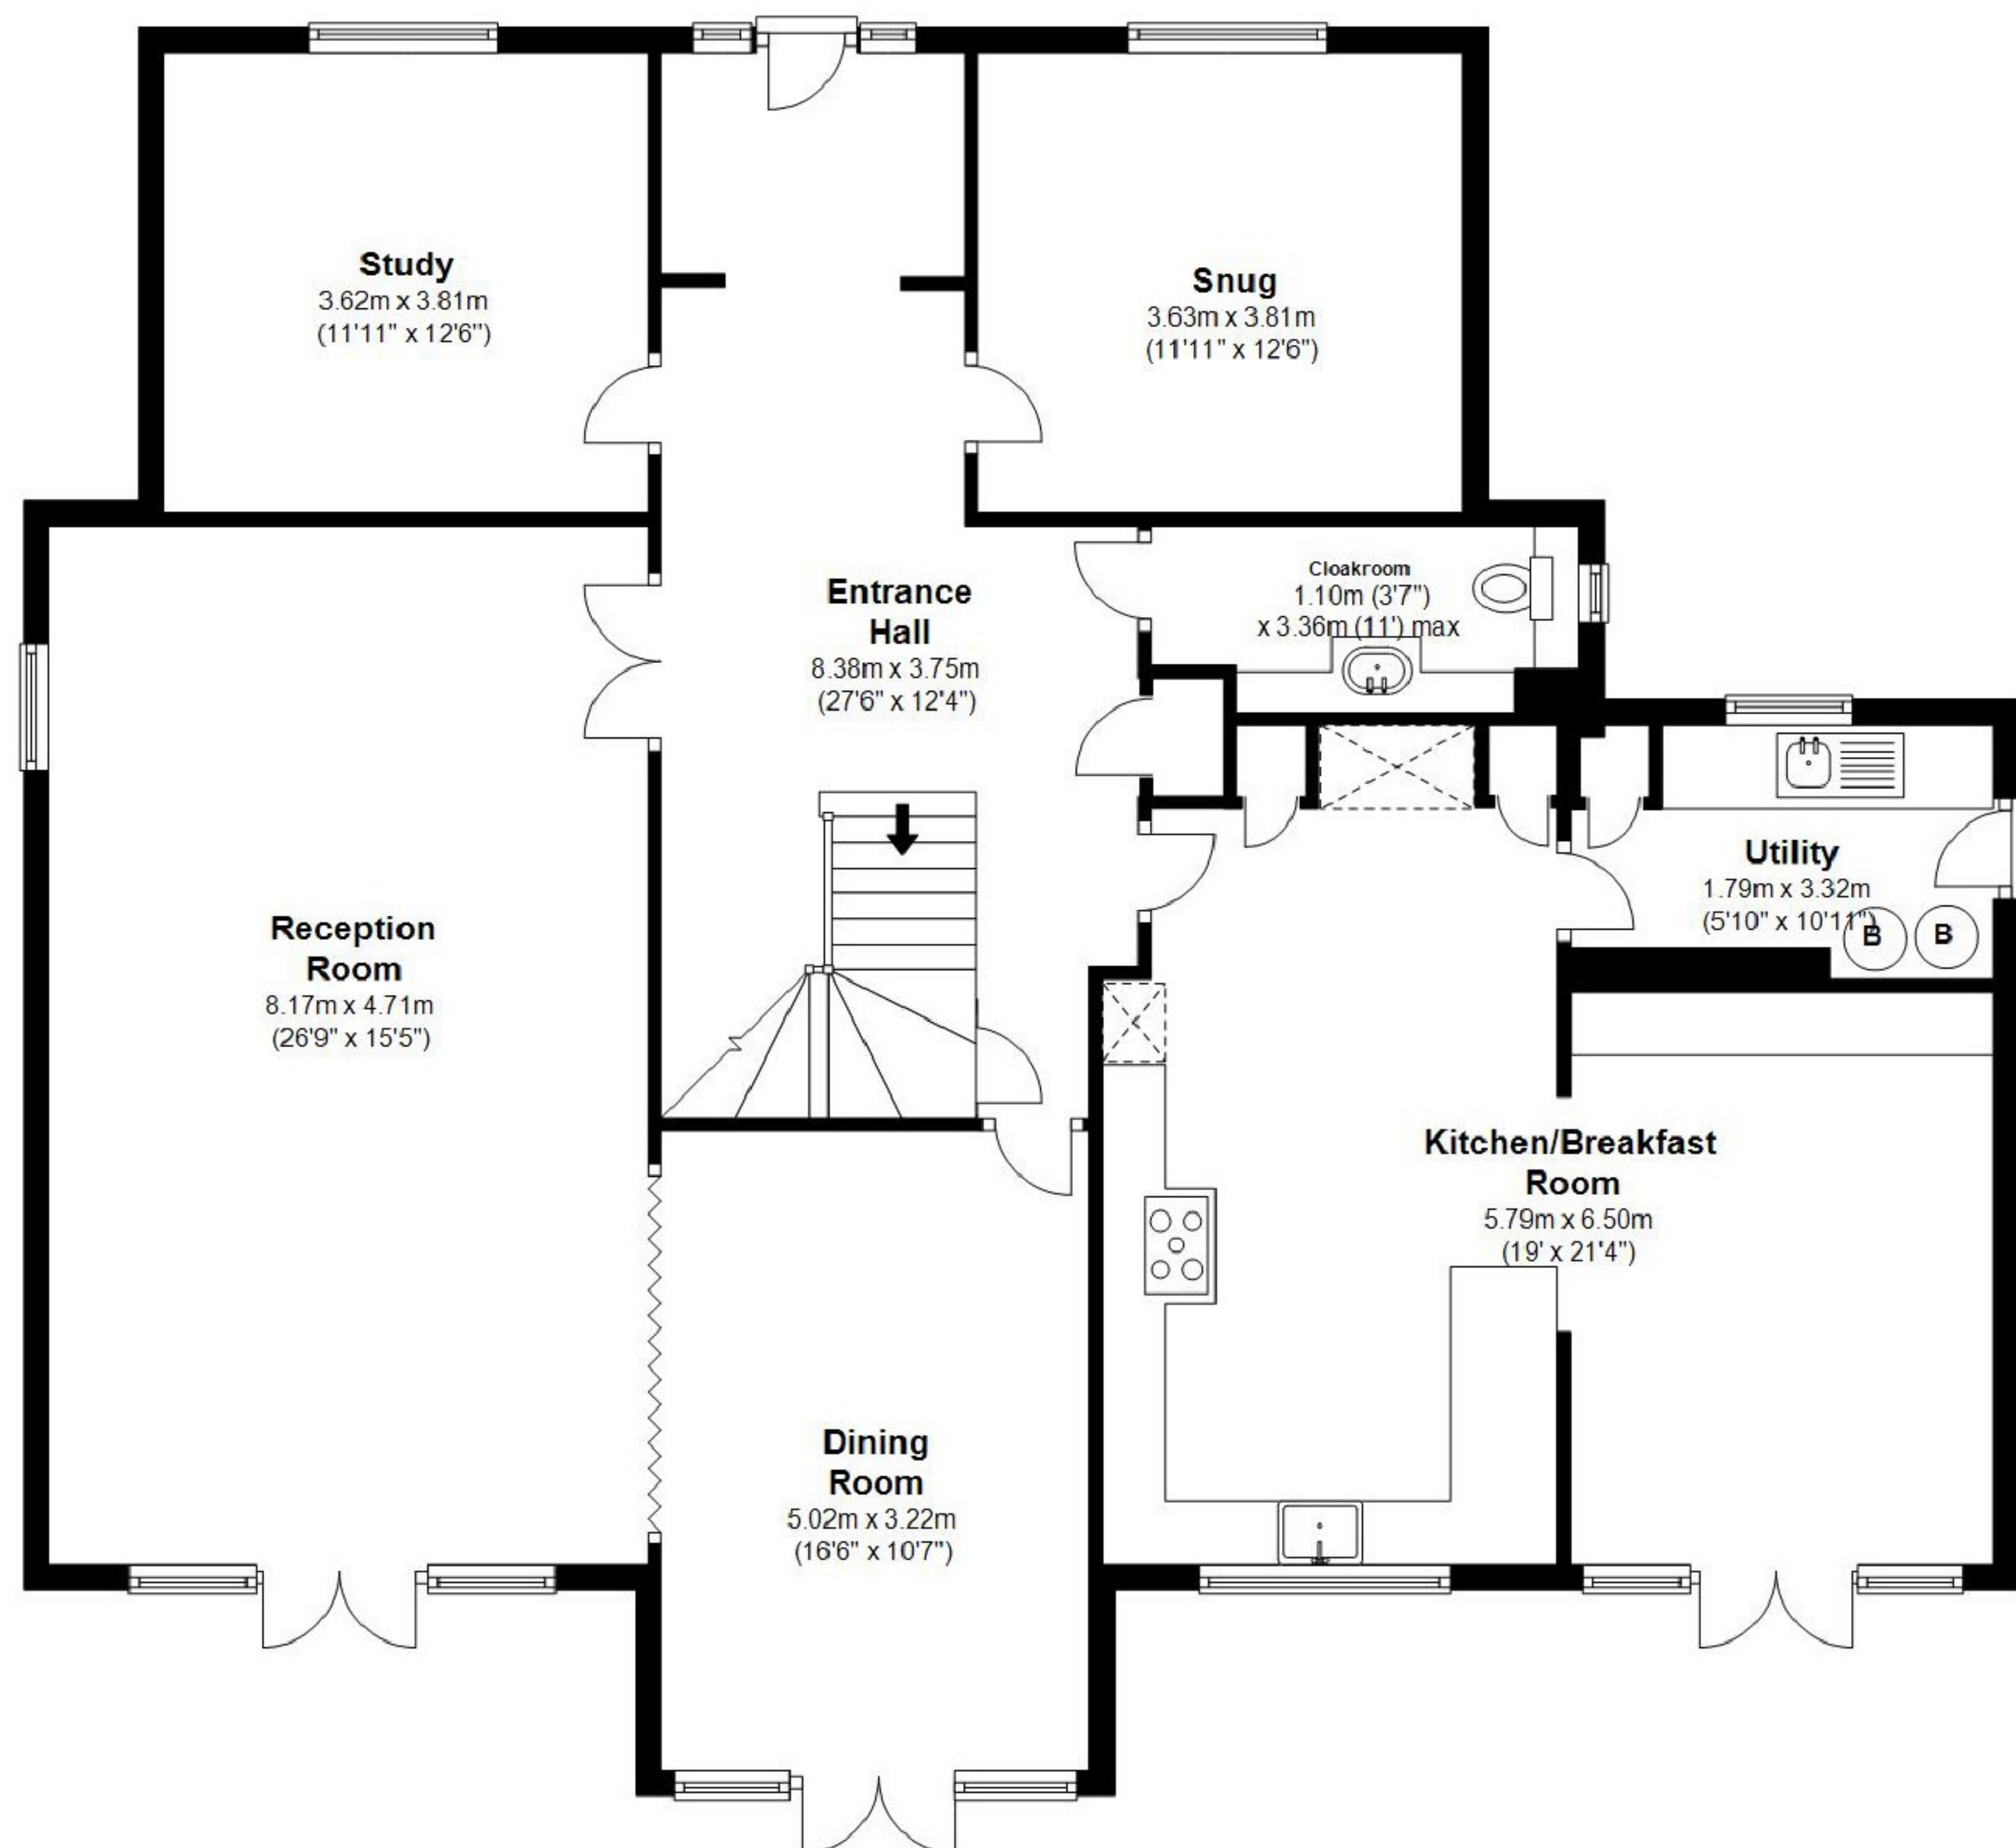

Gated entrance to Burwood Place

**Ground Floor**

Approx. 198.7 sq. metres (2138.3 sq. feet)

**First Floor**

Approx. 137.3 sq. metres (1478.1 sq. feet)

**Second Floor**

Approx. 79.1 sq. metres (851.6 sq. feet)