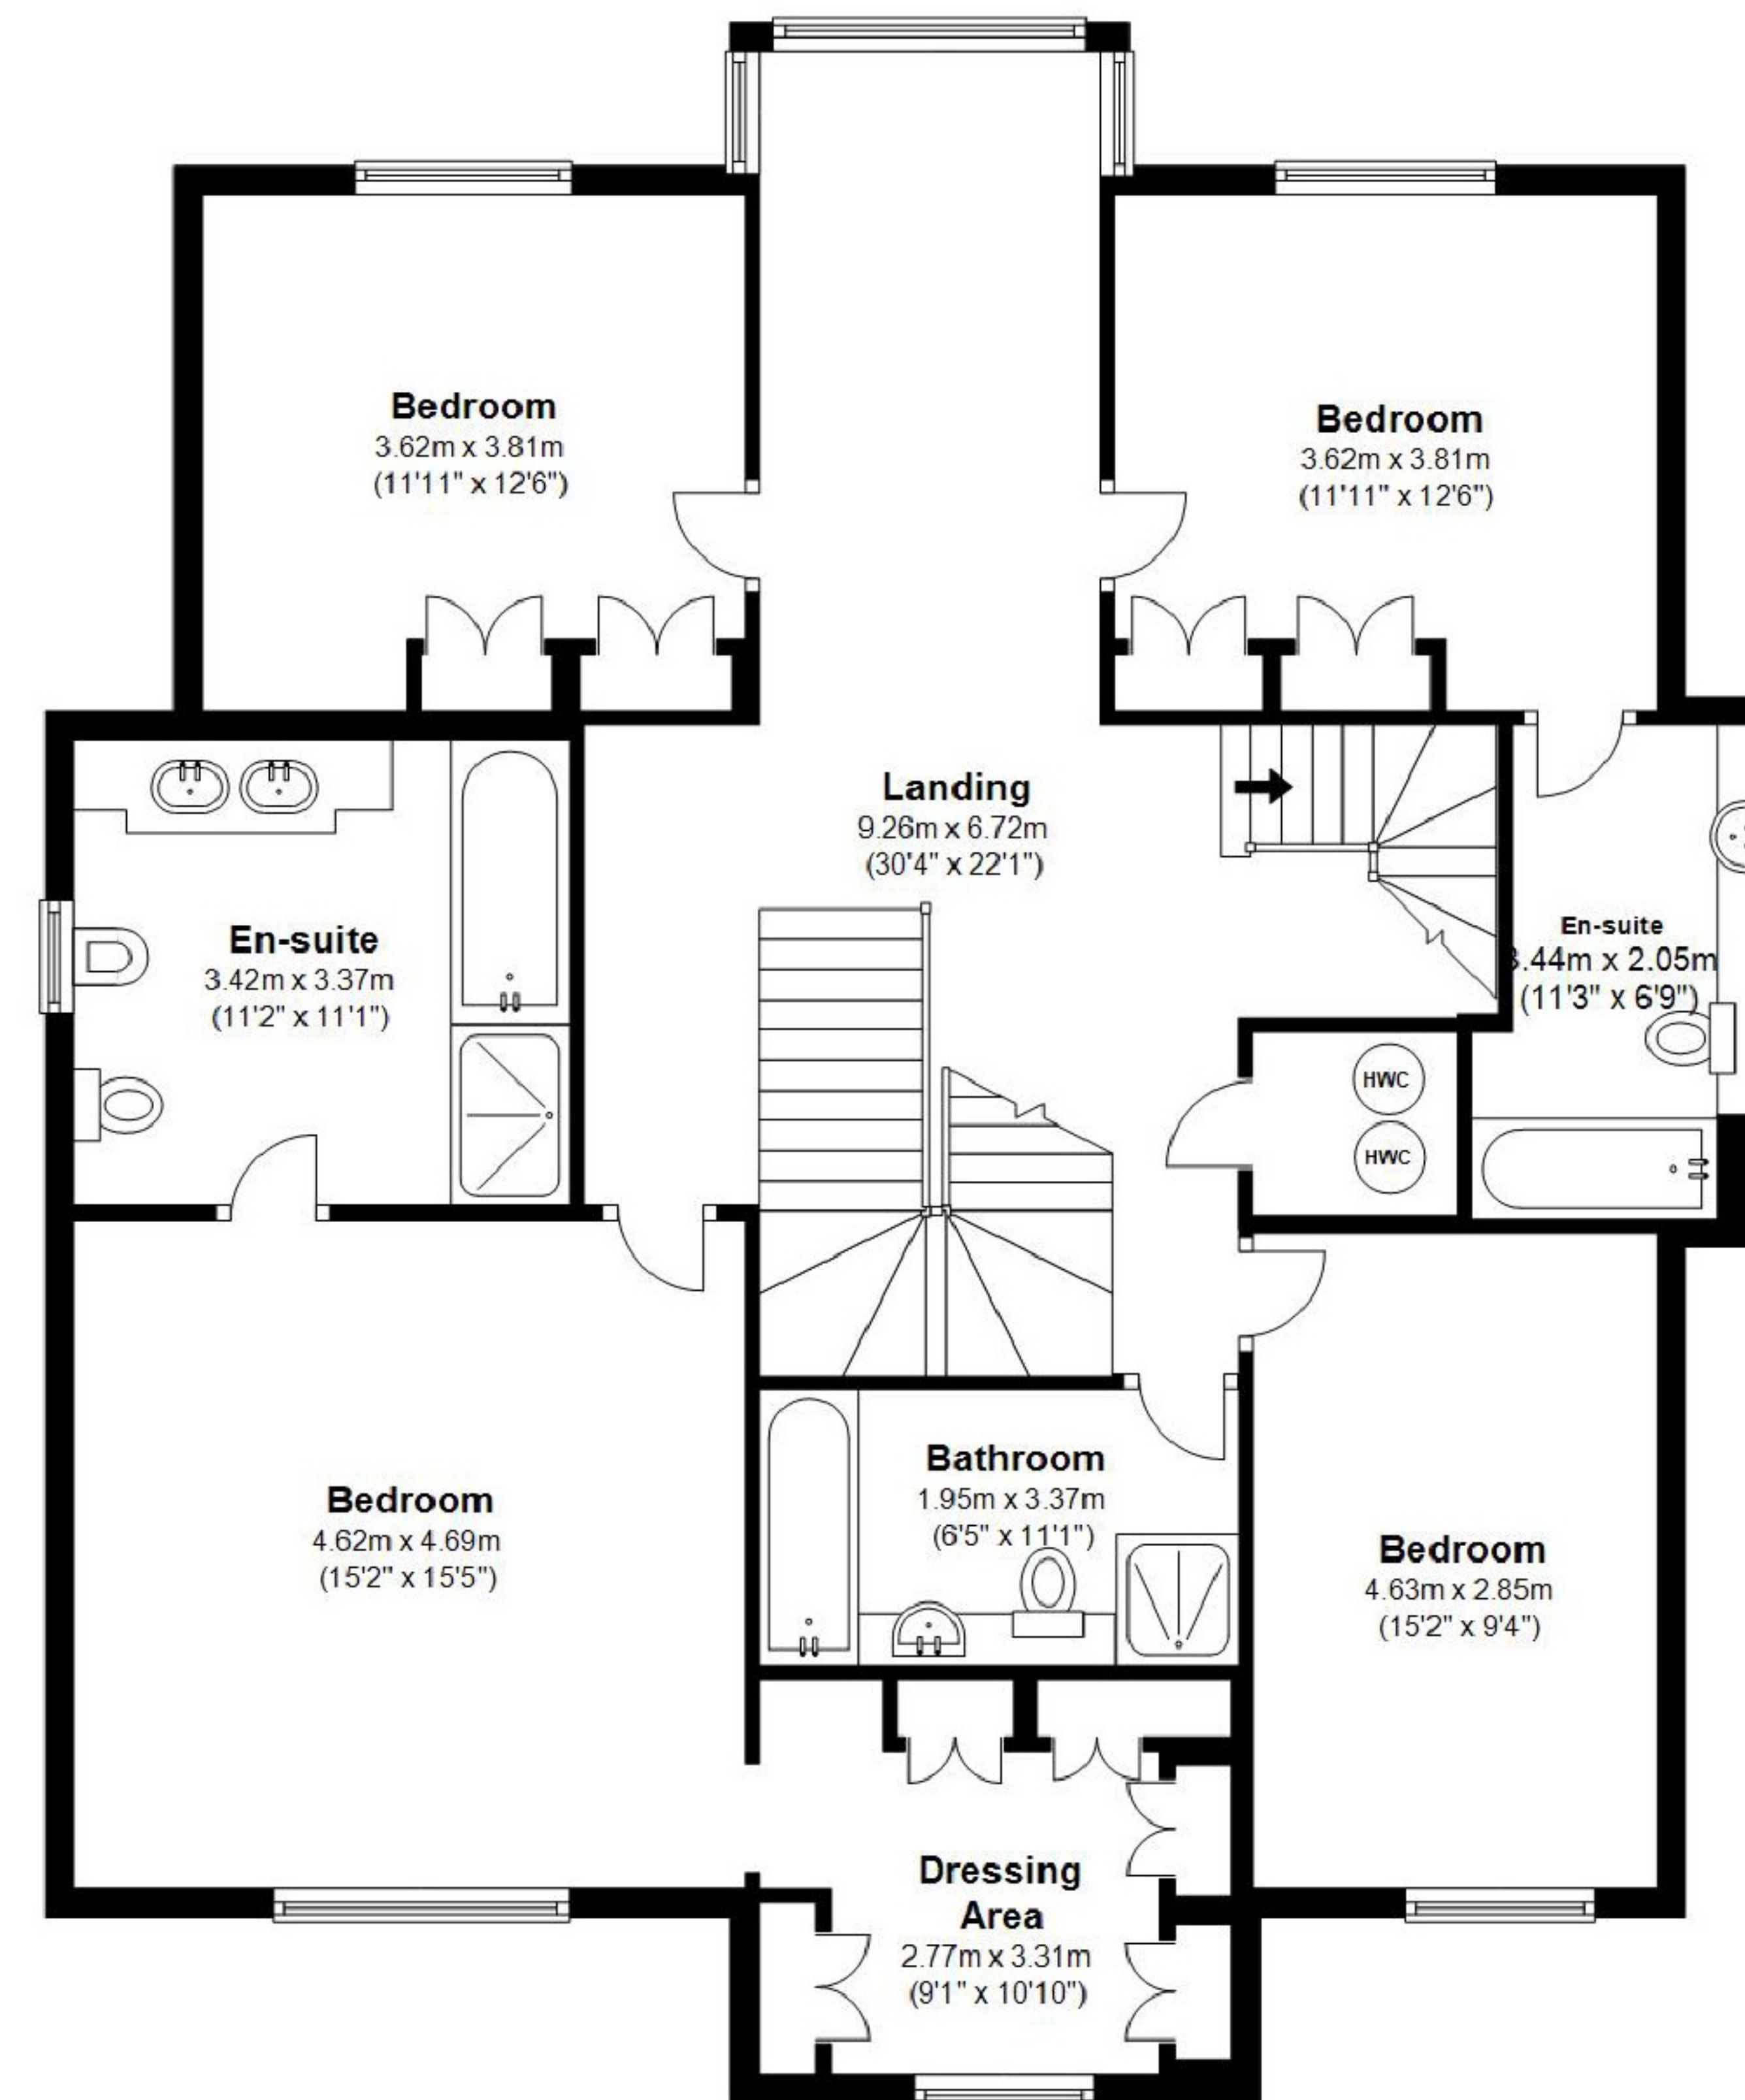

Gated entrance to Burwood Place

**Ground Floor**

Approx. 198.7 sq. metres (2138.3 sq. feet)

**First Floor**

Approx. 137.3 sq. metres (1478.1 sq. feet)

**Second Floor**

Approx. 79.1 sq. metres (851.6 sq. feet)