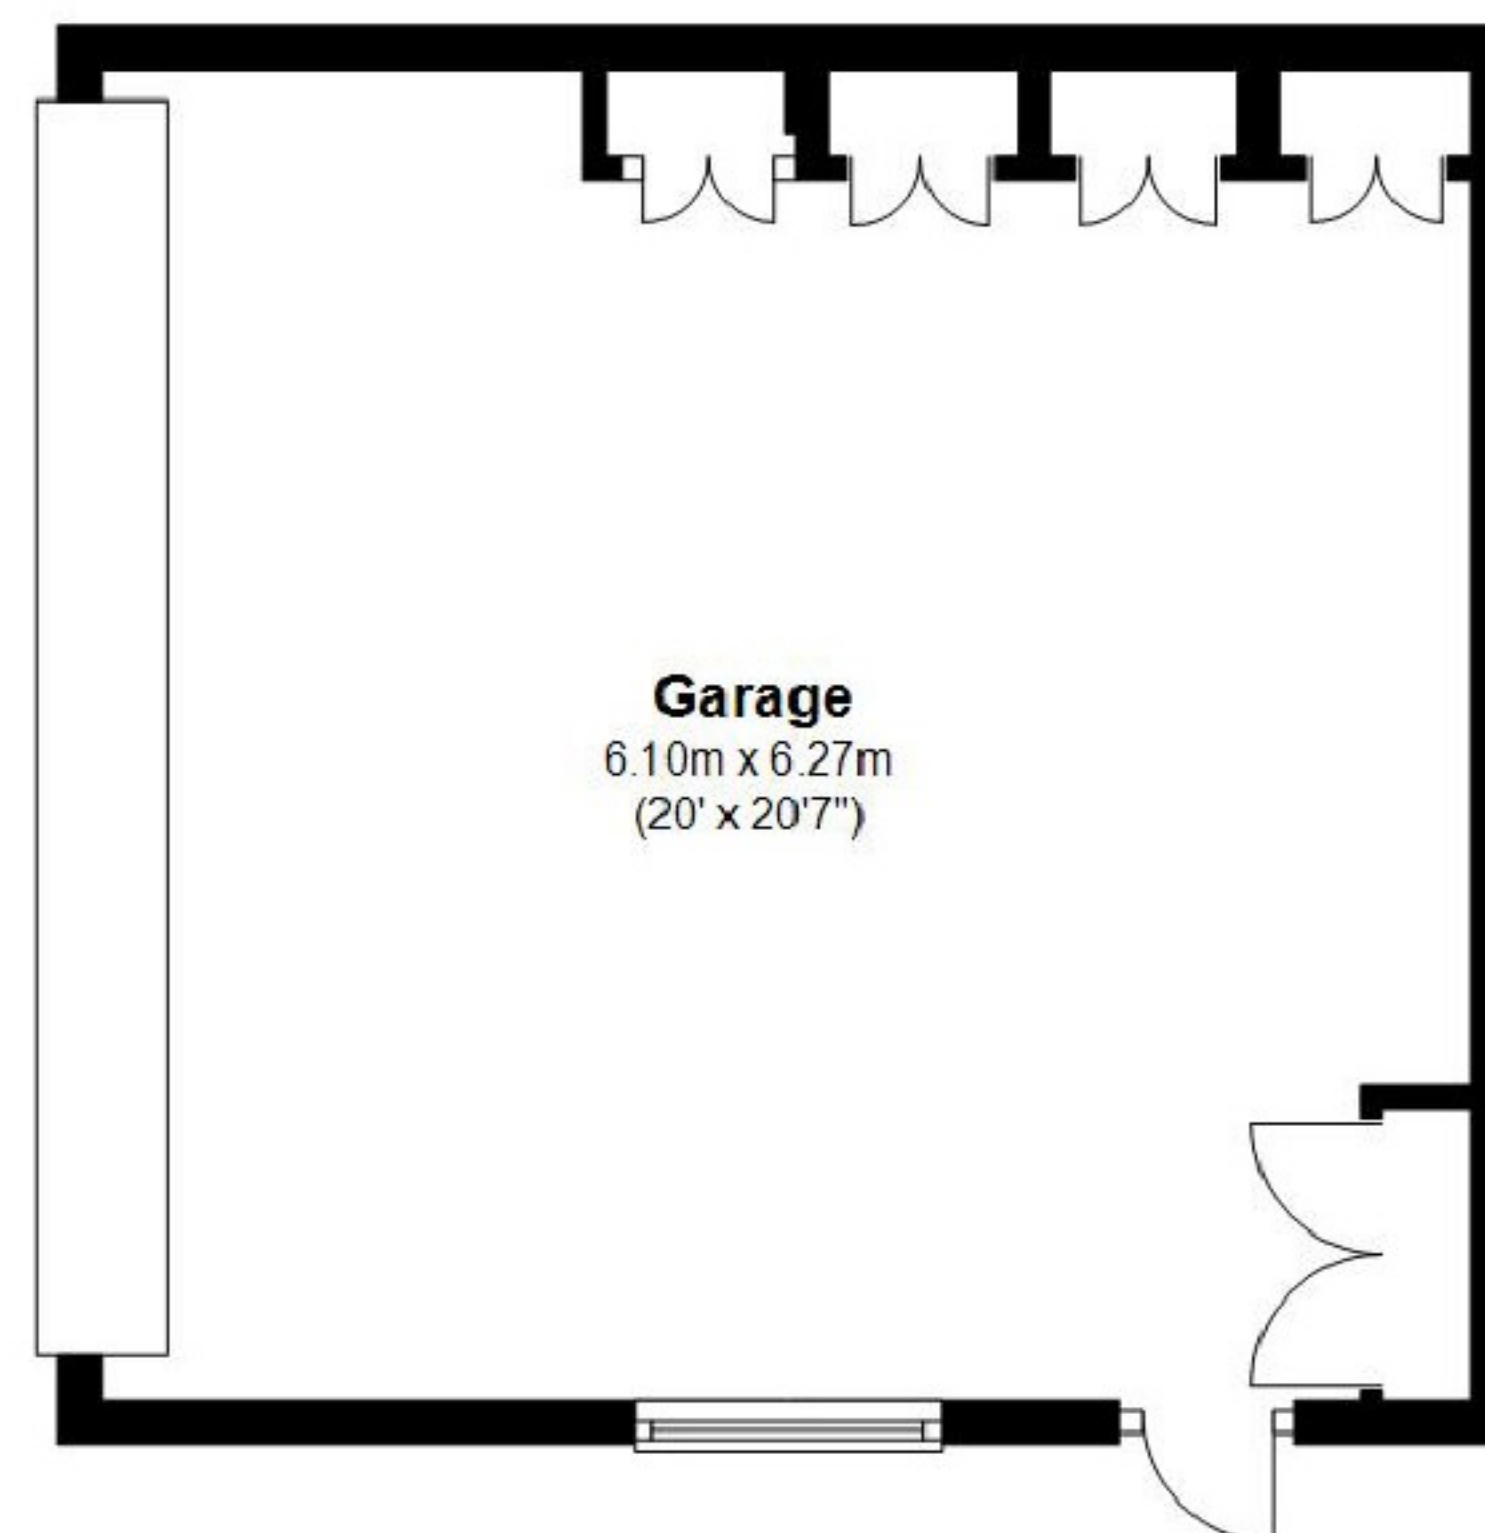

Gated entrance to Burwood Place

**Ground Floor**

Approx. 198.7 sq. metres (2138.3 sq. feet)

**First Floor**

Approx. 137.3 sq. metres (1478.1 sq. feet)

**Second Floor**

Approx. 79.1 sq. metres (851.6 sq. feet)